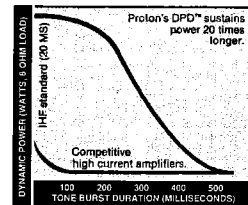

reserve. During musical peaks, it delivers up to four times the amplifier's rated power for an amazing six dB of headroom. And DPD handles these boosts much more smoothly.

Plus, DPD sustains that dynamic power up to 400 milliseconds. More